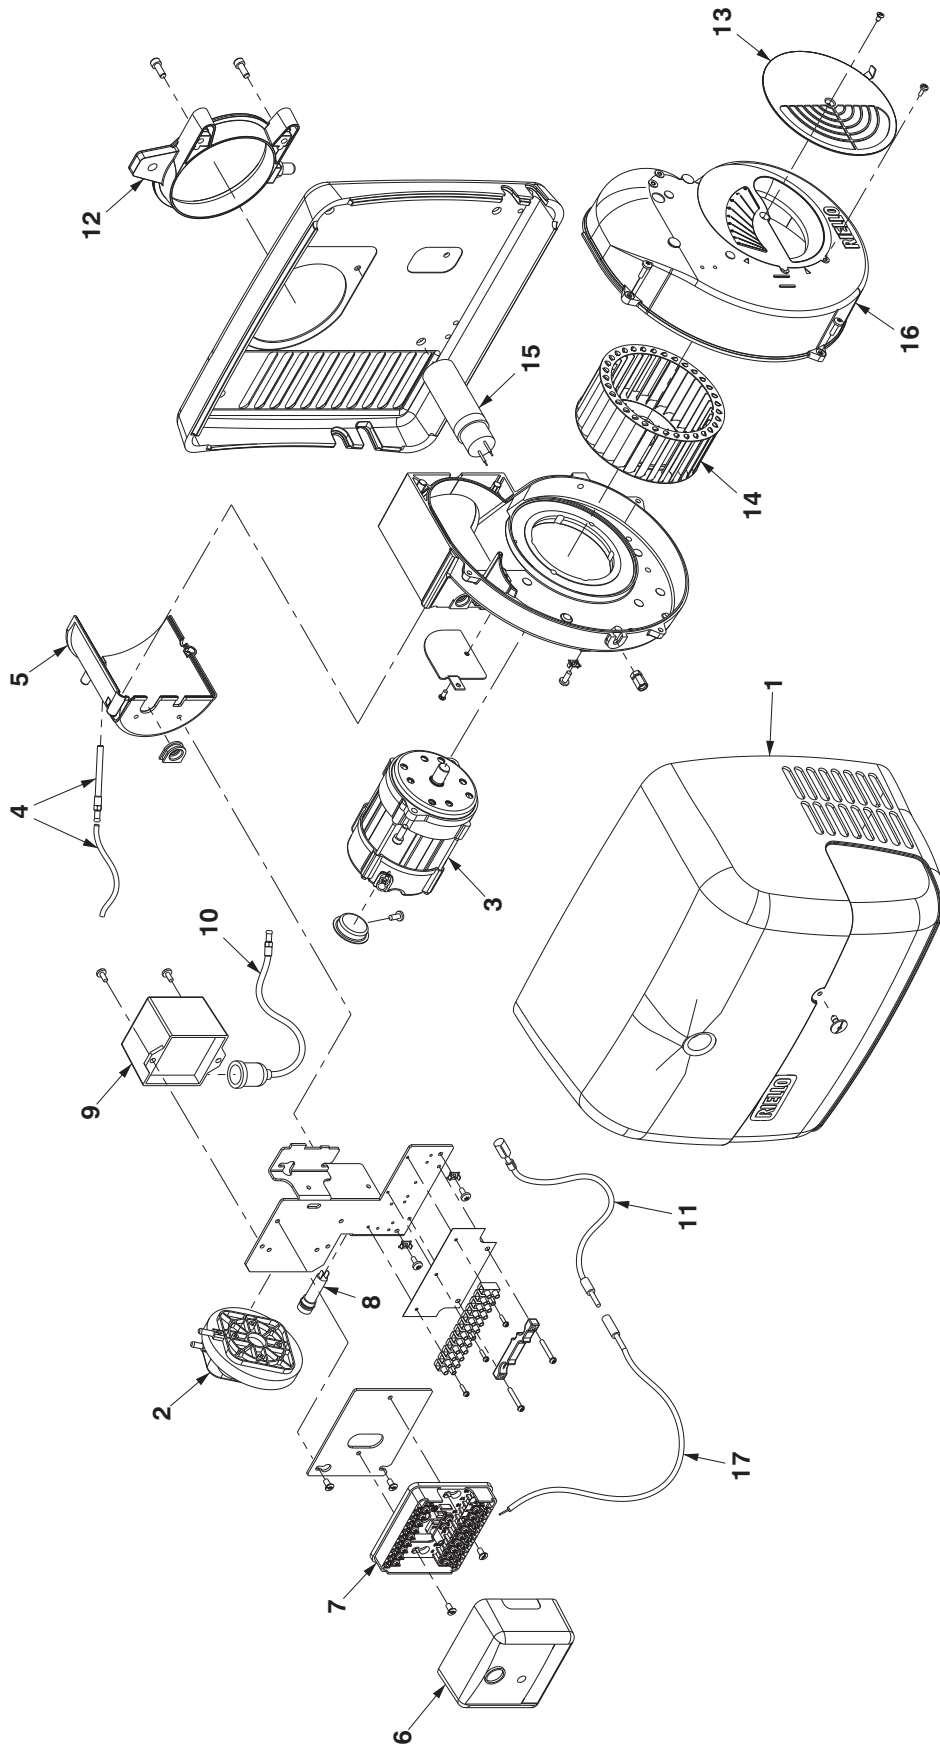

G900 DUAL FUEL LP/NG BURNER - PARTS DIAGRAM

**RIELLO BURNER G900 - PARTS LIST DIAGRAM**

N#	PART NUMBER	DESCRIPTION
1	FV-20137281-LPNG	PLASTIC BURNER COVER C/W LABELS
2	FVNP-3020321	AIR PRESSURE SWITCH
3	FV-3005845	BURNER MOTOR
4	FVNP-3007288	AIR SWITCH TUBE & CONNECTOR
5	FVNP-3007294	AIR COVER
6	FVNP-3013072	IGNITION MODULE
7	FVNP-3003784	IGNITION MODULE SUB-BASE
8	FVNP-3006804	FUSE 6.25 AMP
9	FVNP-3002462	IGNITION TRANSFORMER
10	FVNP-3002461	HIGH VOLTAGE LEAD
11	FVNP-3007310	IONIZATION LEAD
12	FVNP-3006689	CHASSIS MOUNTING COLLAR
13	FVNP-3007206	AIR DAMPER
14	FV-3005799	BURNER FAN
15	FVNP-3007307	BURNER CAPACITOR
16	FVNP-3007210	AIR INTAKE
17	FVNP-20137439	LEAD
201	FVNP-3007526	MANIFOLD - LONG
202	FVNP-3005447	GAS PRESSURE TEST POINT ADAPTER
203	FVNP-3005849	SEMI FLANGE
204	FVNP-3007286	AIR TUBE - LONG
205	FVNP-3006697	DRAWER ASSEMBLY ELBOW
206	FVNP-3006962	ELECTRODE ASSEMBLY
207	FVNP-3020210	FLAME ROD
208	FVNP-3003409	ELECTRODE & IONIZATION CLAMP
209	FVNP-3007283	COMBUSTION HEAD CONNECTOR
210	FVNP-3006694	END CONE
211	FVNP-3006703	MAIN ORIFICE
212	FVNP-3006700	DISTRIBUTOR HEAD & MIXING PLATE
213	FVNP-3007314	ELECTRODE SUPPORT
214	FVNP-3007313	NATURAL GAS TUBE
215	FVNP-3000870	HINGE ASSEMBLY