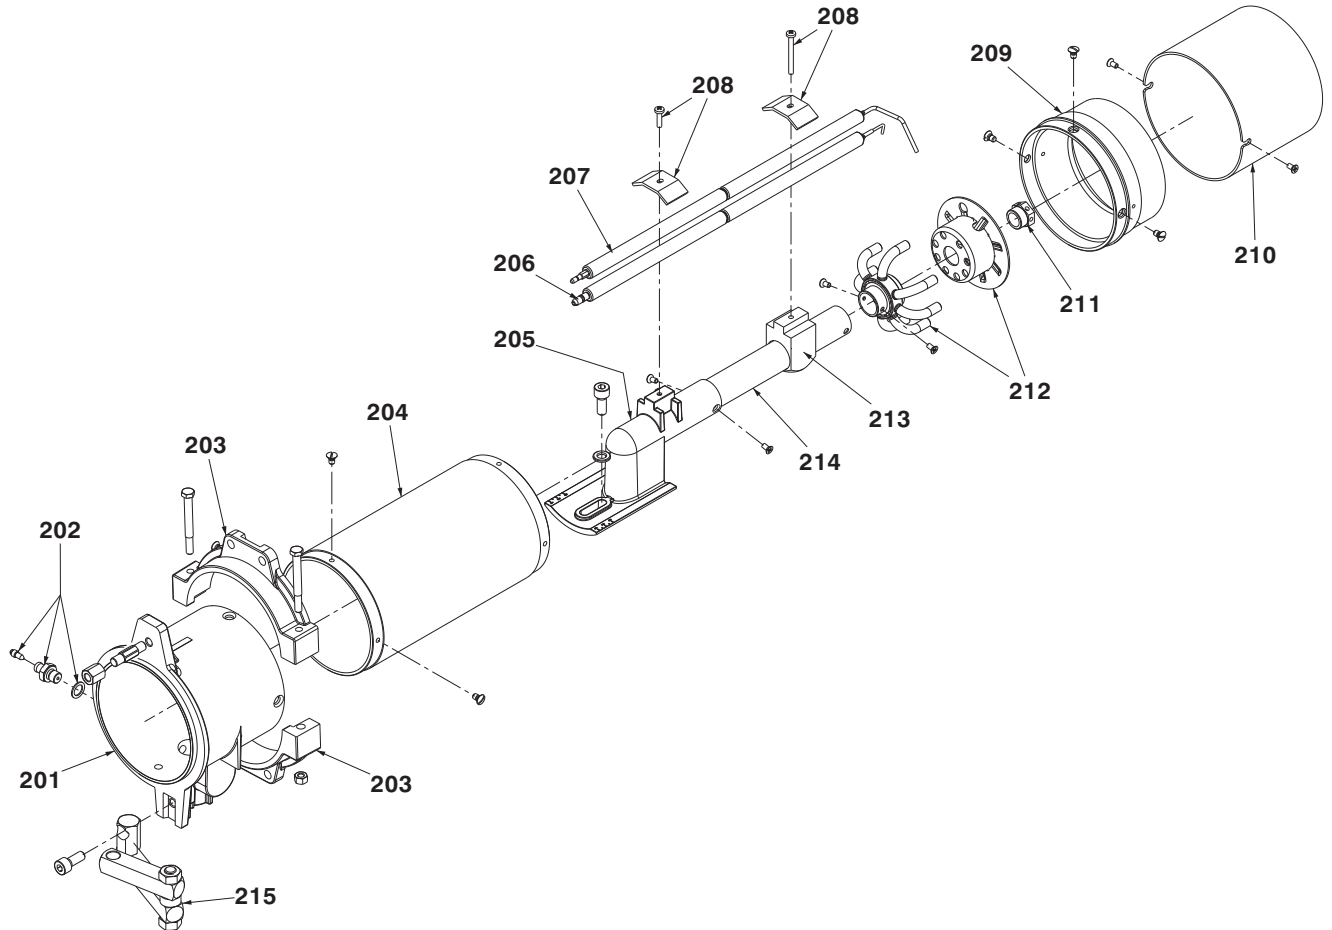

G900 DUAL FUEL LP/NG BURNER - PARTS DIAGRAM

**RIELLO BURNER G900 - PARTS LIST DIAGRAM**

N#	PART NUMBER	DESCRIPTION
1	FV-20137281-LPNG	PLASTIC BURNER COVER C/W LABELS
2	FVNP-3020321	AIR PRESSURE SWITCH
3	FV-3005845	BURNER MOTOR
4	FVNP-3007288	AIR SWITCH TUBE & CONNECTOR
5	FVNP-3007294	AIR COVER
6	FVNP-3013072	IGNITION MODULE
7	FVNP-3003784	IGNITION MODULE SUB-BASE
8	FVNP-3006804	FUSE 6.25 AMP
9	FVNP-3002462	IGNITION TRANSFORMER
10	FVNP-3002461	HIGH VOLTAGE LEAD
11	FVNP-3007310	IONIZATION LEAD
12	FVNP-3006689	CHASSIS MOUNTING COLLAR
13	FVNP-3007206	AIR DAMPER
14	FV-3005799	BURNER FAN
15	FVNP-3007307	BURNER CAPACITOR
16	FVNP-3007210	AIR INTAKE
17	FVNP-20137439	LEAD
201	FVNP-3007526	MANIFOLD - LONG
202	FVNP-3005447	GAS PRESSURE TEST POINT ADAPTER
203	FVNP-3005849	SEMI FLANGE
204	FVNP-3007286	AIR TUBE - LONG
205	FVNP-3006697	DRAWER ASSEMBLY ELBOW
206	FVNP-3006962	ELECTRODE ASSEMBLY
207	FVNP-3020210	FLAME ROD
208	FVNP-3003409	ELECTRODE & IONIZATION CLAMP
209	FVNP-3007283	COMBUSTION HEAD CONNECTOR
210	FVNP-3006694	END CONE
211	FVNP-3006703	MAIN ORIFICE
212	FVNP-3006700	DISTRIBUTOR HEAD & MIXING PLATE
213	FVNP-3007314	ELECTRODE SUPPORT
214	FVNP-3007313	NATURAL GAS TUBE
215	FVNP-3000870	HINGE ASSEMBLY